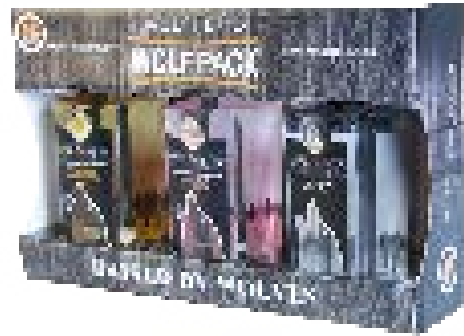

WOLFPACKS

750 ML BOTTLES

VODKA WOLFPACK

1 x 375ml BANANA CARAMEL VODKA
1 x 375ml GRAPEFRUIT VODKA
1 x 375ml PREMIUM VODKA
1 X NOVELTY GIFT BOX
$59.71 +tax

WHISKY WOLFPACK

1 x 375ml COFFEE WHISKY LIQUEUR
1 x 375ml APPLE CARAMEL WHISKY
1 x 375ml PREMIUM WHISKY
1 X NOVELTY GIFT BOX
$59.71 +tax